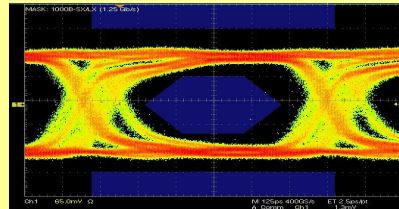

Extended Prototype Testing and Wide Area Testbed

IP-FLOW European Project {EC Contract No. 002807}

Extended Prototype

Streaming Media Source

Network Interface

Measurements

A

E

D

F

Wide Area Testbed

<http://ip-flow.dit.unitn.it/>