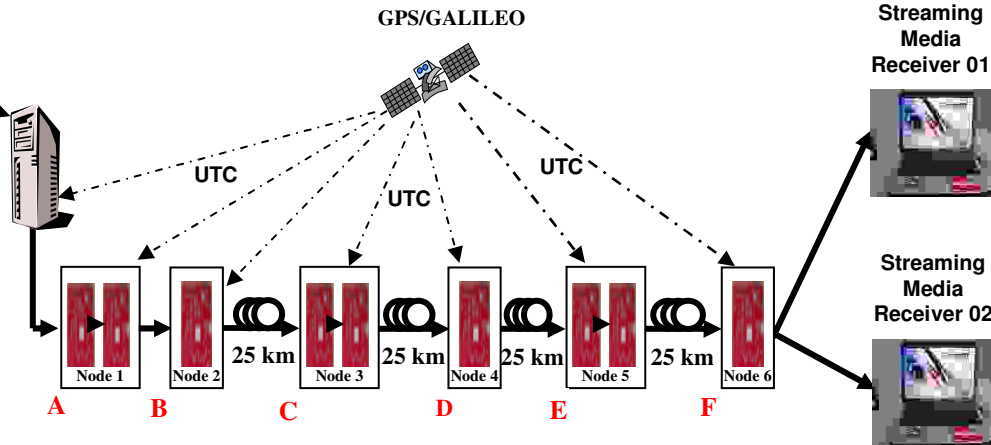

Extended Prototype Testing and Wide Area Testbed

IP-FLOW European Project {EC Contract No. 002807}

Extended Prototype

Streaming Media Source

Network Interface

Measurements

A

E

D

F

Wide Area Testbed

<http://ip-flow.dit.unitn.it/>