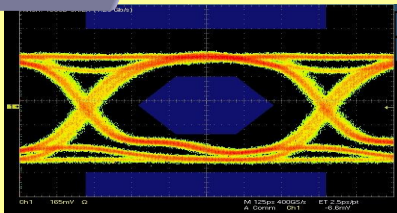

Extended Prototype Testing and Wide Area Testbed

IP-FLOW European Project {EC Contract No. 002807}

Extended Prototype

Streaming Media Source

Network Interface

Measurements

A

E

D

F

Wide Area Testbed

<http://ip-flow.dit.unitn.it/>