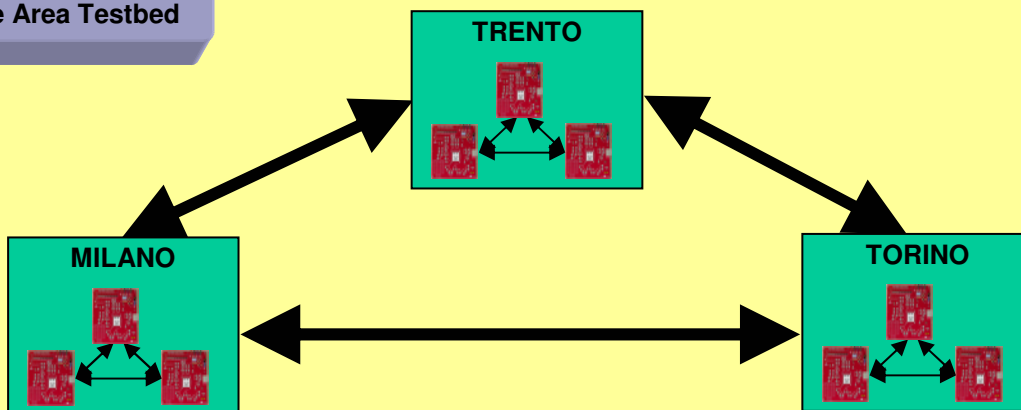

Extended Prototype Testing and Wide Area Testbed

IP-FLOW European Project {EC Contract No. 002807}

Extended Prototype

Streaming Media Source

Network Interface

Measurements

A

E

D

F

Wide Area Testbed

<http://ip-flow.dit.unitn.it/>