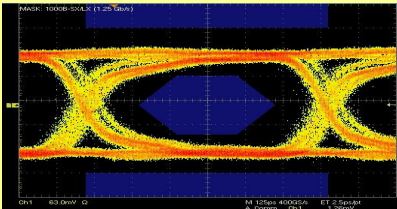

Extended Prototype Testing and Wide Area Testbed

IP-FLOW European Project {EC Contract No. 002807}

Extended Prototype

Streaming Media Source

Network Interface

Measurements

A

E

D

F

Wide Area Testbed

<http://ip-flow.dit.unitn.it/>