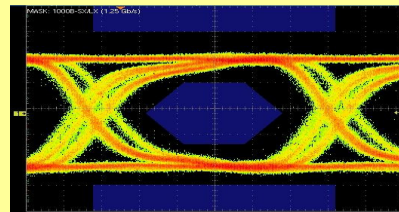

Extended Prototype Testing and Wide Area Testbed

IP-FLOW European Project {EC Contract No. 002807}

Extended Prototype

Streaming Media Source

Network Interface

Measurements

A

E

D

F

Wide Area Testbed

<http://ip-flow.dit.unitn.it/>